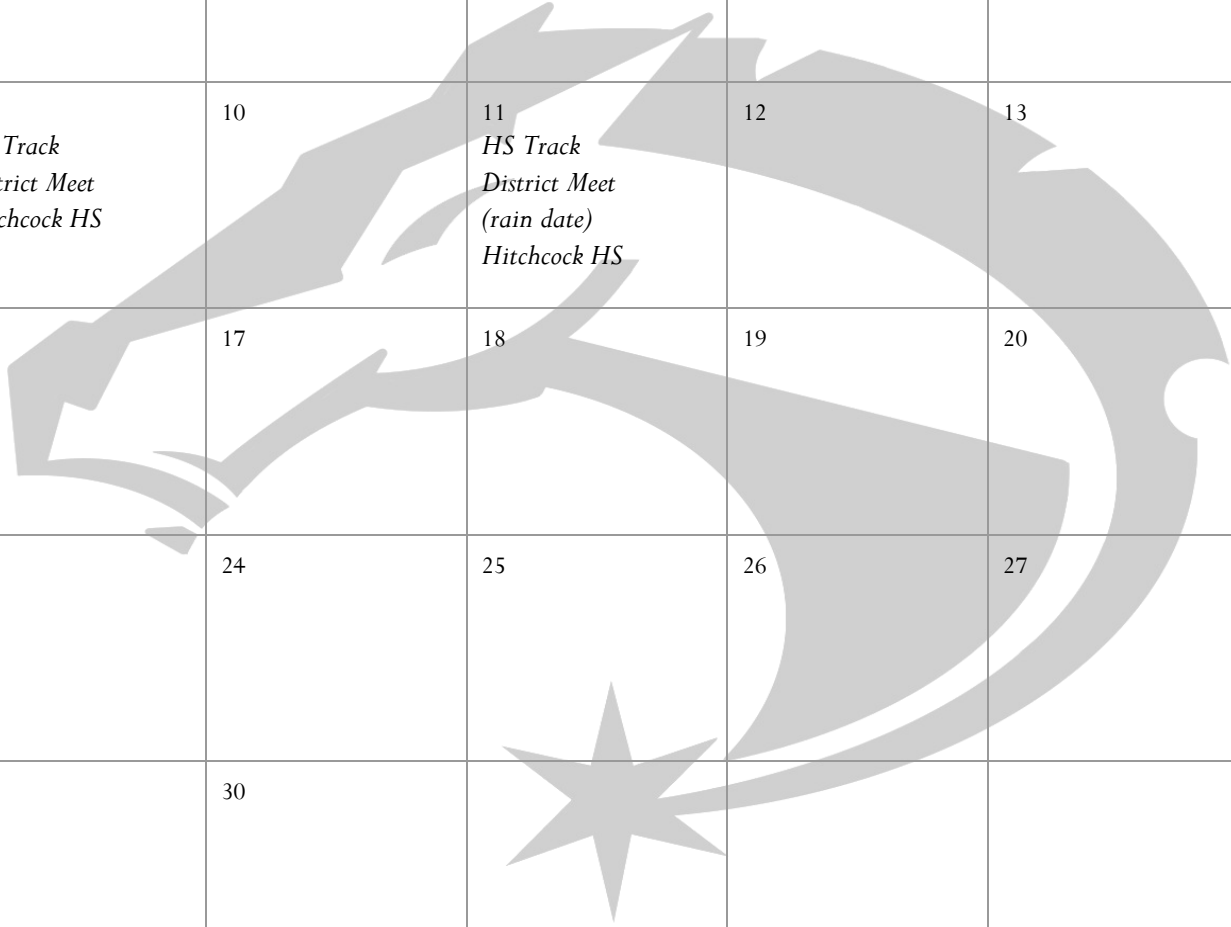

April 2012

Sunday	Monday	Tuesday	Wednesday	Thursday	Friday	Saturday
1	2	3	4	5	6 No School Student/Staff Holiday	7
8	9 <i>HS Track District Meet Hitchcock HS</i>	10	11 <i>HS Track District Meet (rain date) Hitchcock HS</i>	12	13	14 HS Track District Cert. Deadline
15	16	17	18	19	20	21
22	23	24	25	26	27	28
29	30	30